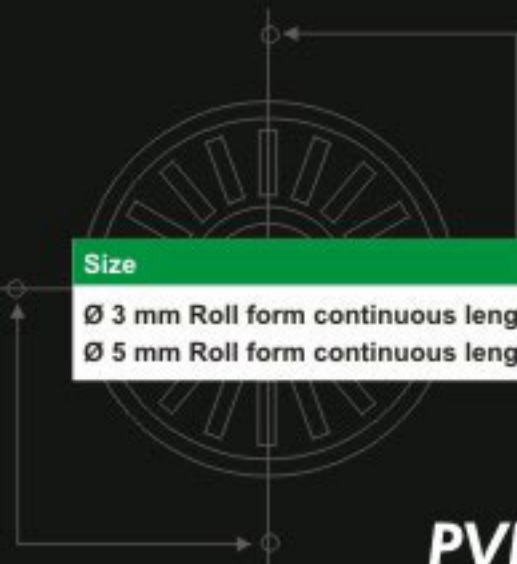

PVDF WELD RODS

Size
Ø 3 mm Roll form continuous length
Ø 5 mm Roll form continuous length

PVDF PALL RING

Size
1", 1½", 2", 3"

PVDF BOLTS