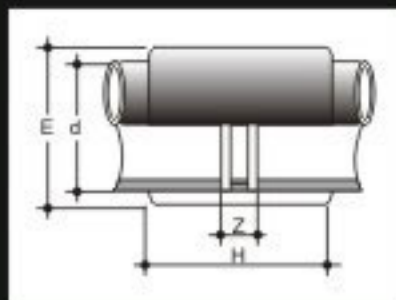

# PVDF SOCKET

Sangir Plastics

d	Z	H	E	g
16	4.5	30.5	21.6	10
20	7.0	36.0	27.5	20
25	8.0	40.0	33.0	28
32	8.0	44.0	41.6	48
40	7.5	48.5	50.8	70
50	8.0	55.0	62.8	120
63	9.0	64.0	76.7	185
75	9.5	71.5	90.0	275
90	8.0	79.0	108.0	415
110	10.5	93.5	130.7	710

All dimensions in mm