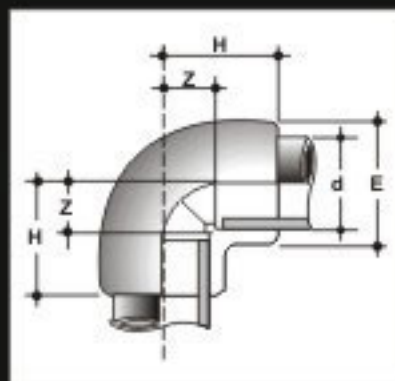

PRODUCTS

PVDF ELBOW 90°

| d | Z | H | E | g |
|-----|------|------|-------|------|
| 16 | 10.0 | 23.0 | 21.5 | 14 |
| 20 | 12.5 | 27.0 | 27.5 | 28 |
| 25 | 15.5 | 31.5 | 33.0 | 43 |
| 32 | 18.5 | 36.5 | 41.0 | 65 |
| 40 | 22.5 | 43.0 | 51.5 | 125 |
| 50 | 27.0 | 50.5 | 62.5 | 195 |
| 63 | 33.5 | 61.0 | 77.0 | 340 |
| 75 | 42.0 | 73.0 | 92.0 | 575 |
| 90 | 47.0 | 83.0 | 109.5 | 850 |
| 110 | 57.5 | 99.0 | 133.0 | 1470 |

All dimensions in mm