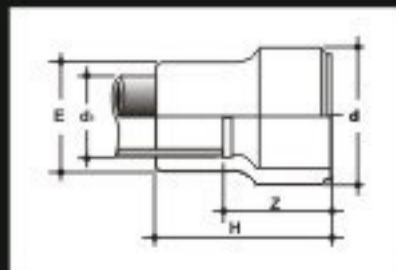

PVDF REDUCER CONCENTRIC

dXd ₁	Z	H	E	g
20X16	22.0	35.0	20.0	11
25X20	25.5	40.0	26.0	15
32X25	30.0	46.0	31.5	28
40X25	35.0	51.0	32.0	40
40X32	35.5	53.5	39.5	47
50X32	41.0	59.0	39.0	55
50X40	42.5	63.0	47.0	70
63X32	49.0	67.0	40.0	100
63X50	52.5	76.0	59.5	130
75X63	61.0	88.5	75.0	220
90X63	69.5	97.0	73.0	280
90X75	72.5	103.5	86.5	335
110X90	85.0	120.5	102.5	520

All dimensions in mm