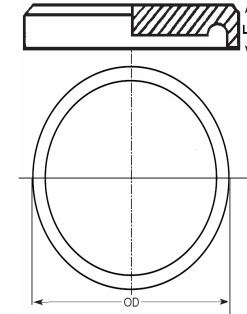

Dimensions

in mm

Code	OD	L	Code	OD	L
PEEC020	20	15	PEEC225	225	50
PEEC025	25	16	PEEC250	250	50
PEEC032	32	18	PEEC280	280	55
PEEC040	40	21	PEEC315	315	60
PEEC050	50	24	PEEC355	355	65
PEEC063	63	28	PEEC400	400	70
PEEC075	75	30	PEEC450	450	80
PEEC090	90	33	PEEC500	500	85
PEEC110	110	37	PEEC560	560	95
PEEC125	125	40	PEEC630	630	105
PEEC140	140	43	PEEC710	710	50
PEEC160	160	45			
PEEC180	180	50			
PEEC200	200	50			